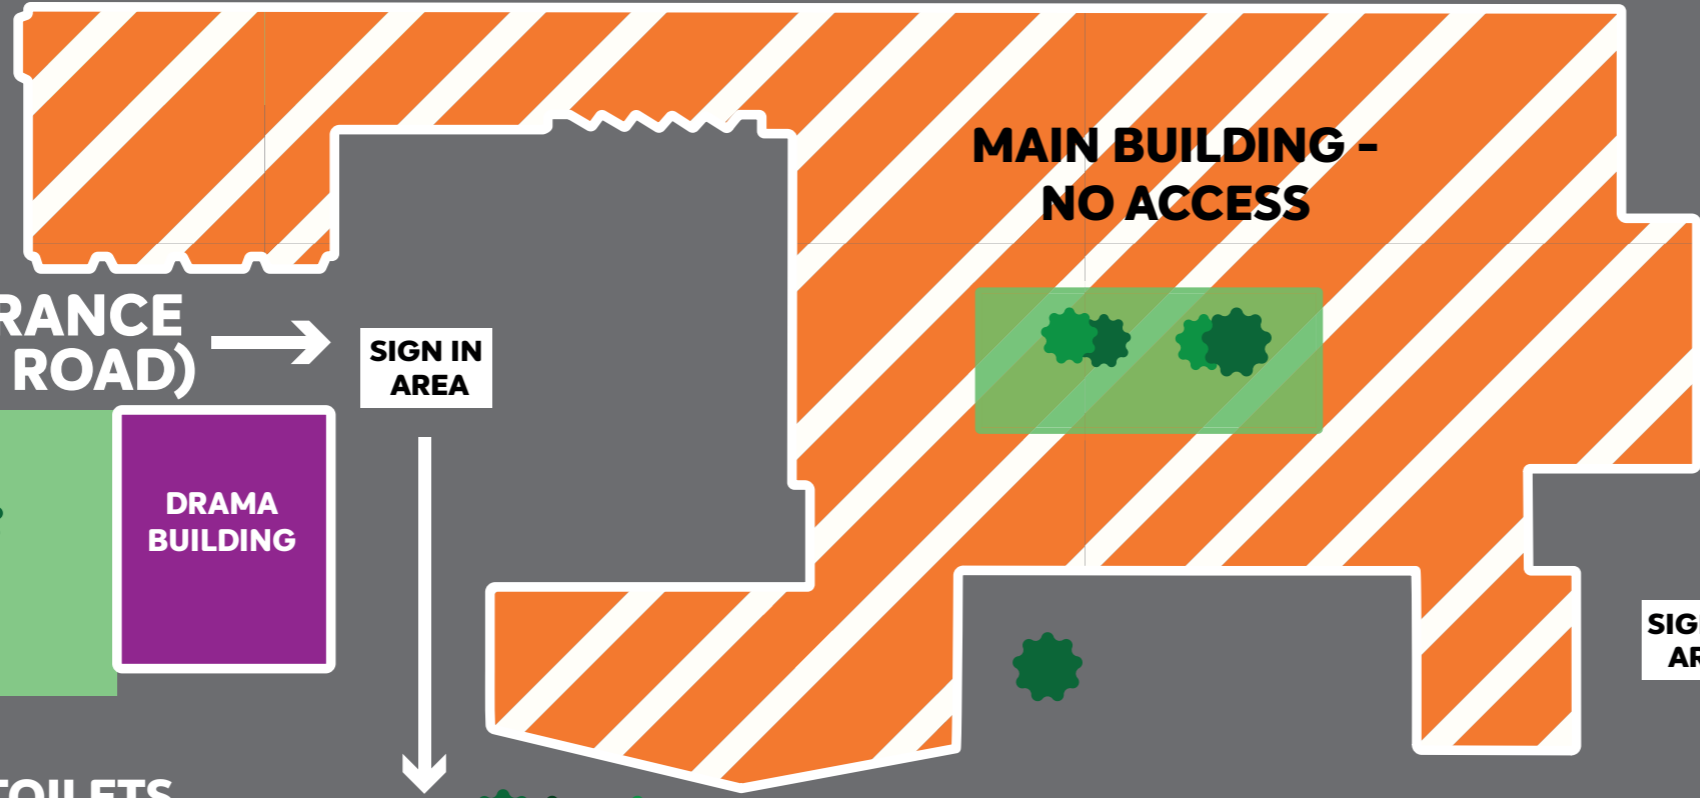

# HUTCHESONS' GRAMMAR SCHOOL BEATON ROAD CAMPUS

FOTHERINGAY  
CENTRE

Fotheringay Lane

MAIN BUILDING -  
NO ACCESS

MULTI-USE  
GAMES AREA

Dolphin Road

VISITOR ENTRANCE  
(VIA BEATON ROAD)

SIGN IN  
AREA

DRAMA  
BUILDING

SIGN IN  
AREA

VISITOR ENTRANCE  
(VIA BOLEYN ROAD)

Bus Bay

TOILETS

SPORTS BLOCK

ADULT  
TOILET

GIRLS'  
TOILET

BOYS'  
TOILET

ATHLETE  
WARM UP  
AREA

Darnley Road