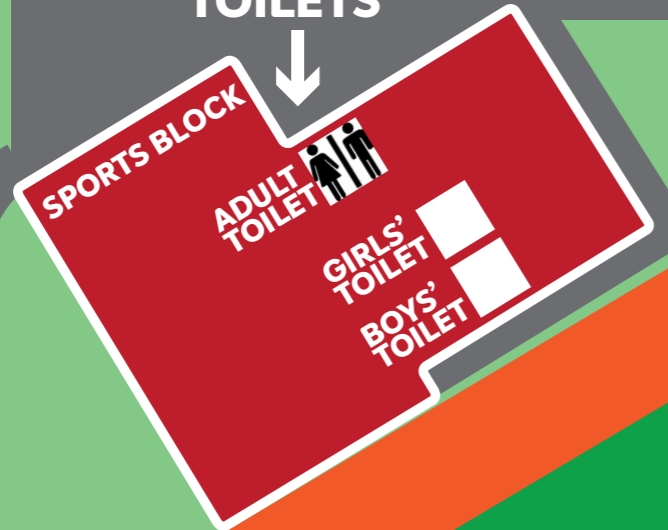

# HUTCHESONS' GRAMMAR SCHOOL BEATON ROAD CAMPUS

FOTHERINGAY  
CENTRE

Fotheringay Lane

MAIN BUILDING -  
NO ACCESS

MULTI-USE  
GAMES AREA

Dolphin Road

VISITOR ENTRANCE  
(VIA BEATON ROAD)

SIGN IN  
AREA

DRAMA  
BUILDING

SIGN IN  
AREA

VISITOR ENTRANCE  
(VIA BOLEYN ROAD)

Bus Bay

TOILETS

SPORTS BLOCK

ADULT  
TOILET

GIRLS'  
TOILET

BOYS'  
TOILET

ATHLETE  
WARM UP  
AREA

Darnley Road